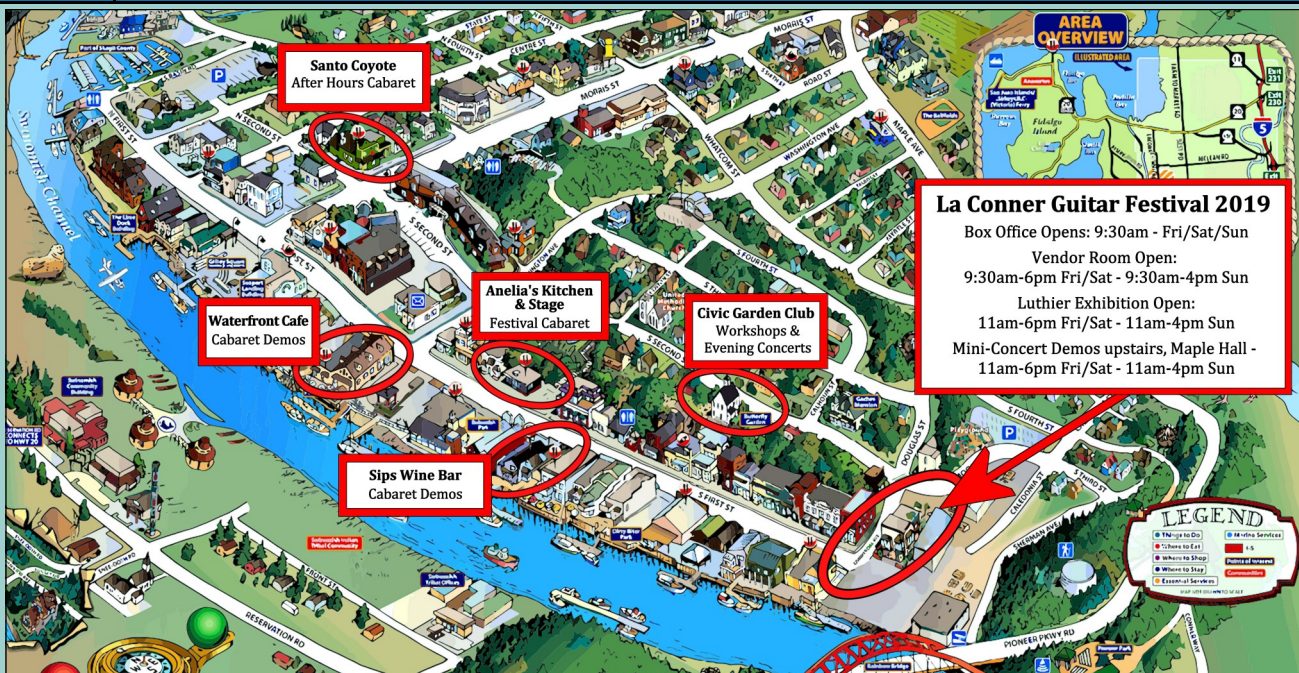

4PM

FESTIVAL CLOSE: 4PM - THANK YOU FOR COMING! SEE YOUR NEXT YEAR!!

La Conner Guitar Festival 2019
Box Office Opens: 9:30am - Fri/Sat/Sun
Vendor Room Open:
9:30am-6pm Fri/Sat - 9:30am-4pm Sun
Luthier Exhibition Open:
11am-6pm Fri/Sat - 11am-4pm Sun
Mini-Concert Demos upstairs, Maple Hall -
11am-6pm Fri/Sat - 11am-4pm Sun